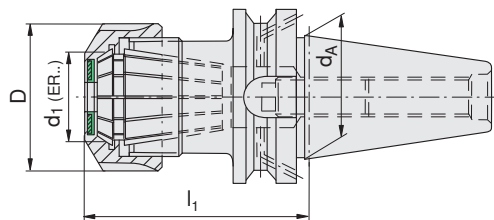

MAS-BT

Collet chucks type ER-D

G37

Type, description	d ₁ [mm]	l ₁ [mm]	d _A [mm]	D [mm]	
MAS-BT-ADB40-ER25D-73	25	73	40	42	E01
MAS-BT-ADB40-ER25D-123	25	123	40	42	E01
MAS-BT-ADB40-ER25D-123-F	25	123	40	42	E01
MAS-BT-ADB40-ER32D-73	32	73	40	50	E02
MAS-BT-ADB40-ER32D-73-F	32	73	40	50	E02
MAS-BT-ADB40-ER32D-123	32	123	40	50	E02
MAS-BT-ADB40-ER32D-123-F	32	123	40	50	E02
MAS-BT-ADB40-ER40D-73	40	73	40	63	E03