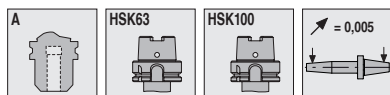

HSK-A

PSC adapters

Type, description	d_1 [mm]	l_1 [mm]	d_A [mm]	D [mm]	Torque moment [Nm]
HSK63A-PSC50	50	90	63	50	--
HSK100A-PSC50	50	100	100	50	--
HSK100A-PSC63	63	110	100	63	--