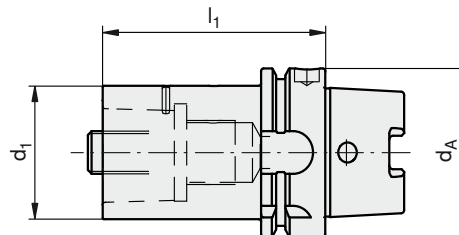

HSK-A

PSC adapters

Type, description	d_1 [mm]	l_1 [mm]	d_A [mm]	D [mm]	Torque moment [Nm]
HSK63A-PSC50	50	90	63	50	--
HSK100A-PSC50	50	100	100	50	--
HSK100A-PSC63	63	110	100	63	--