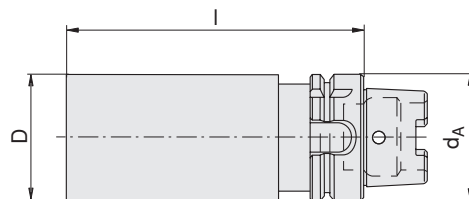

HSK-T

Blanks / Test bars

Type, description	d_A [mm]	D [mm]	I [mm]
HSK-T63-HF72-210	63	72	210
HSK-T63-HF90-90	63	90	90
HSK-T63-HF100-150	63	100	150
HSK-T100-HF100-250	100	100	250
HSK-T100-HF110-100	100	110	100
HSK-T100-HF120-160	100	120	160

Type, description	d_A [mm]	D [mm]	I [mm]
HSK63A-KD40-346	63	63	346
HSK100A-KD40-349	100	40	349