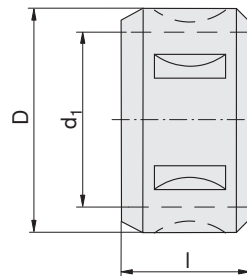

Lock nuts OZ

Type, description	l [mm]	D [mm]	d ₁ [mm]
SM-BC2-16	24.0	43	M33x1,5
SM-BC2-25	30.0	60	M48x2,0